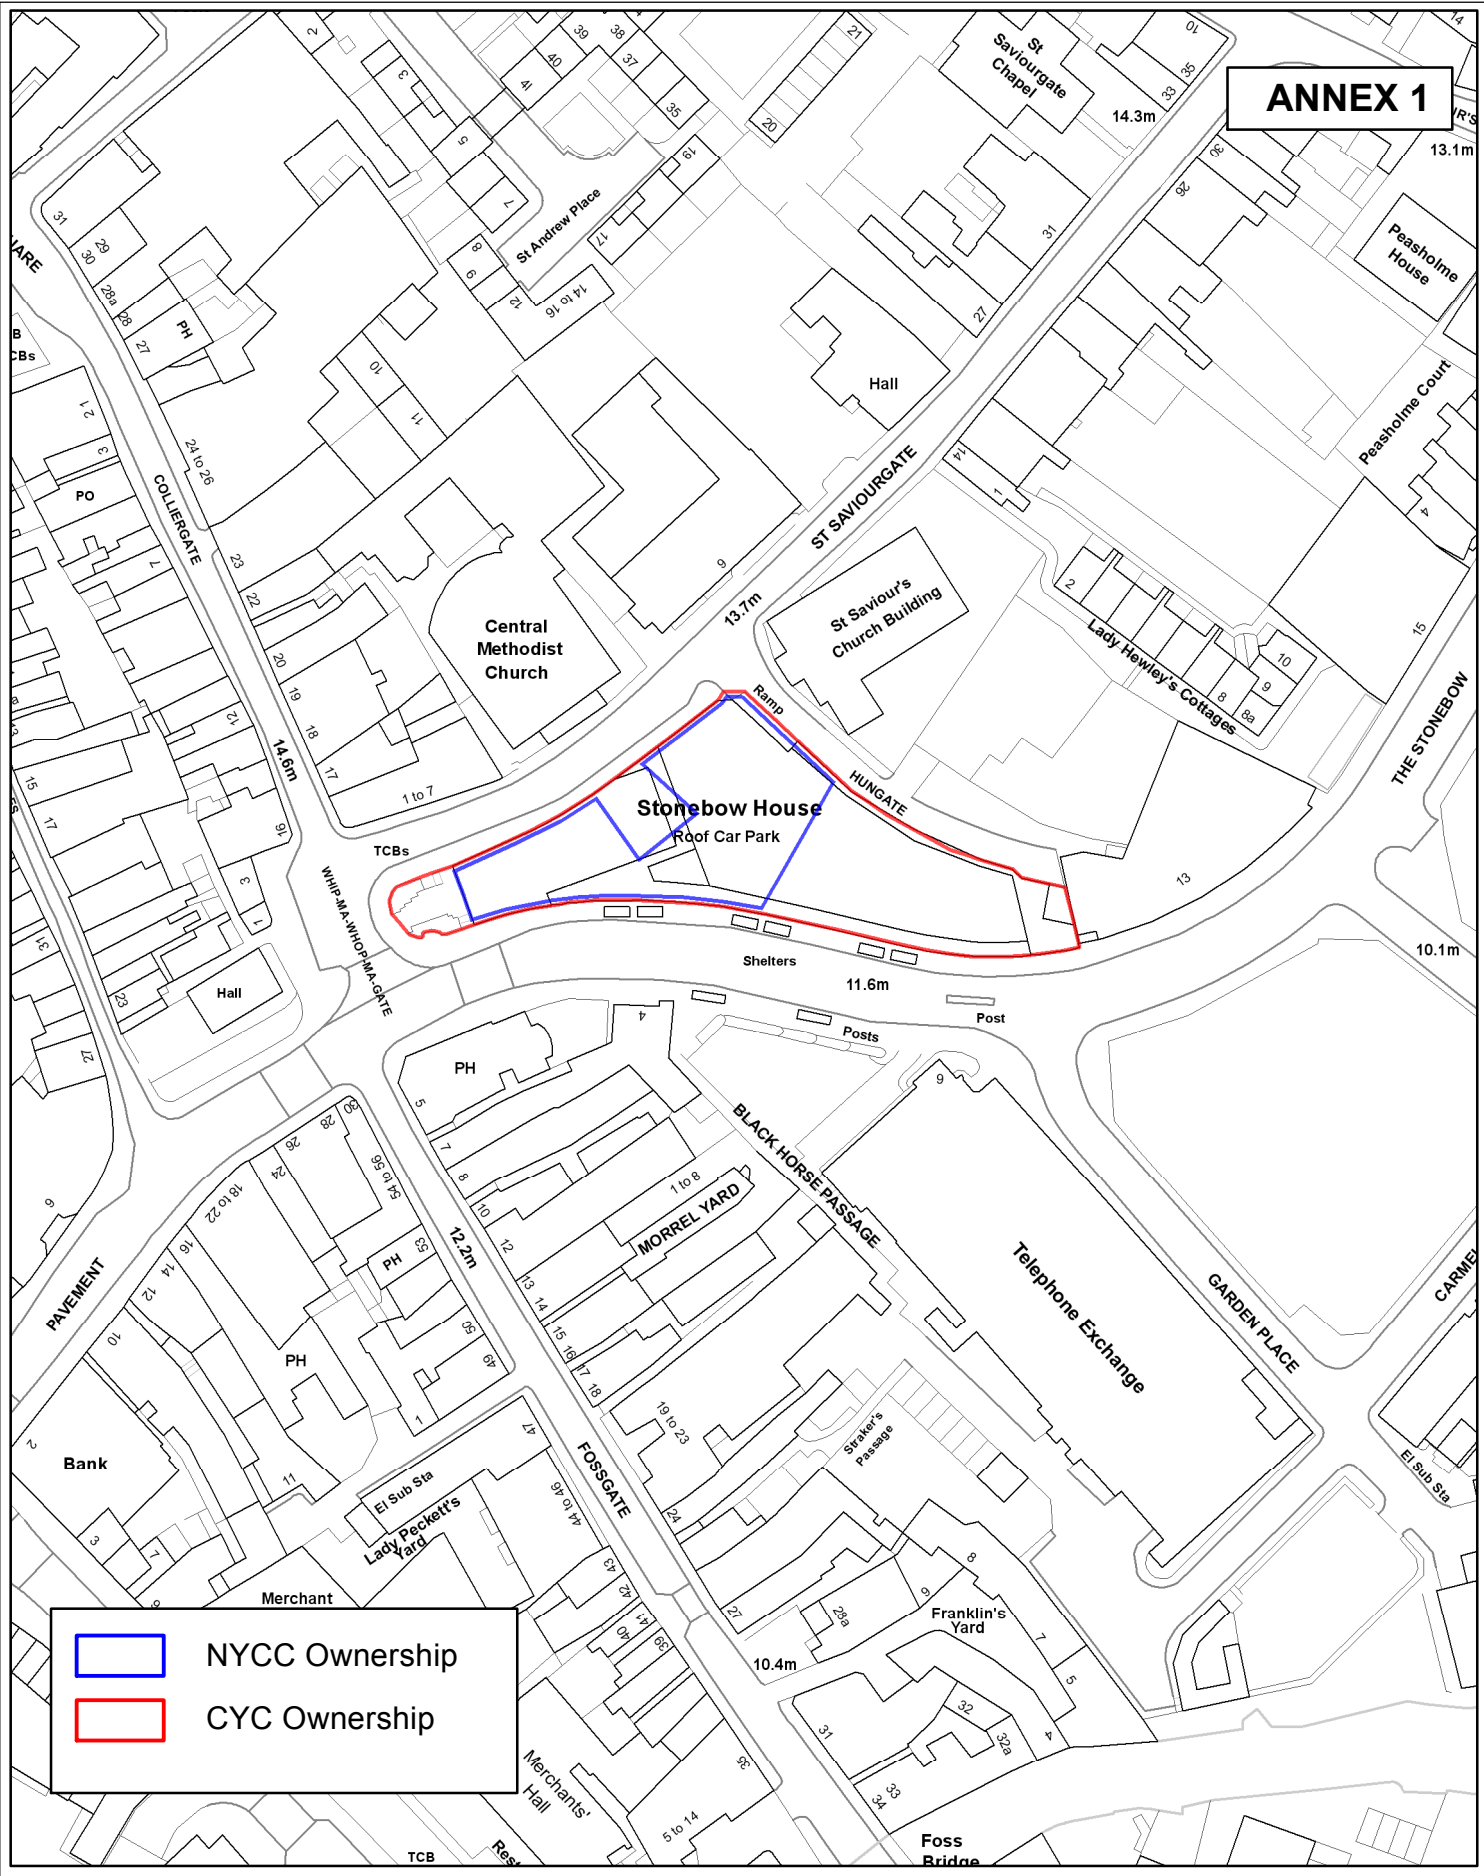

ANNEX 1

	NYCC Ownership
	CYC Ownership

CBSS
Asset & Property Management

Stonebow House

SCALE 1:1,186

DRAWN BY: GR

DATE: 10/12/2013

Originating Group:

Asset & Property Management

Drawing No.

E000370_1

Reproduced from the Ordnance Survey with the permission of the Controller of Her Majesty's Stationery Office © Crown copyright. Unauthorised reproduction infringes Crown copyright and may lead to prosecution or civil proceedings. City of York Council 100020818